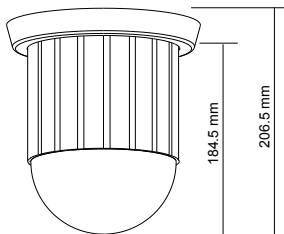

Embedded Mount

Controller :

Model No.	RYK-2E00	RYK-2E01	RYK-2E02	RYK-2E03
Image Device	1/4" Color Sony Super HAD (Hi-Res.)	1/4" Color Sony Super HAD	1/4" Color Sony EX-View HAD (Hi-Res.)	
Picture Elements	NTSC:768x494, PAL:752x582	NTSC:510x492, PAL:500x582	NTSC:768x494, PAL:752x582	
Resolution	470 TVL	330 TVL	470 TVL	
Min. Illumination	0.7 Lux / F1.6	0.1 Lux (Night / BW), 0.3 Lux (Day / Color) / F1.6~3.7	0.01 Lux (Night / BW), 0.5 Lux (Day / Color) / F1.6~3.7	
Electronic Shutter	NTSC:1/60~1/30,000, PAL:1/50~1/30,000			
Lens Furnished	22x Auto Focus Zoom (3.9~85.8mm / F1.6~3.7)	22x (ICR) Auto Focus Zoom (3.9~85.8mm / F1.6~3.7)	35x (ICR) Auto Focus Zoom (3.6~126mm / F1.6~4.2)	
Digital Zoom Ratio	Basic 16x (Total Zoom Ratio 352x), 2x~16x variable			Basic 16x (Total Zoom Ratio 560x), 2x~16x variable
Zoom Speed	5 sec			8 sec
Focus Mode	Auto / Manual / Push Auto			
Iris Control	Auto / Manual			
White Balance	Auto / Hue / Indoor / Outdoor / manual / Push Auto			
Day / Night (ICR)	—	AE / Sensor / Day / Night		
Gain Control	Auto / Manual			
Back Light Comp.	On / Off			
Pan / Tilt	Angle	Pan: 360°, Tilt: 0°~90°		
Control	Speed Control	Manual: Pan 1°~150° / sec, Tilt: 1°~100° / sec, Auto: Pan 1°~300° / sec, Tilt: 1°~200° / sec		
Preset Point	128 preset points			
Sequence	6			
Remote Control	RS-485			
Compatible Protocol	YOKO / PELCO D&P / LG			
On Screen Display	Set-up menu			
Auto Turn Around	Yes			
Alarm / Relay	6 / 1			
Sync. System	Internal			
Video Output	1 Vp-p / 75 Ohms			
Power Supply	DC12V±10%			
Power Consumption	1083mA max.			
Operating Temp.	-10°C ~ 50°C