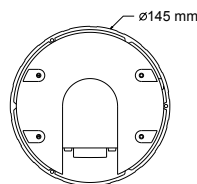

• Surface

• In-ceiling

Embedded Mount

Controller :

RYK-8330
(RS-485)

| Model No. | RYK-2E00 | RYK-2E01 | RYK-2E02 | RYK-2E03 |
|---------------------|---|--|--|--|
| Image Device | 1/4" Color Sony Super HAD (Hi-Res.) | 1/4" Color Sony Super HAD | 1/4" Color Sony EX-View HAD (Hi-Res.) | |
| Picture Elements | NTSC:768x494, PAL:752x582 | NTSC:510x492, PAL:500x582 | NTSC:768x494, PAL:752x582 | |
| Resolution | 470 TVL | 330 TVL | 470 TVL | |
| Min. Illumination | 0.7 Lux / F1.6 | 0.1 Lux (Night / BW), 0.3 Lux (Day / Color) / F1.6~3.7 | 0.01 Lux (Night / BW), 0.5 Lux (Day / Color) / F1.6~3.7 | |
| Electronic Shutter | NTSC:1/60~1/30,000, PAL:1/50~1/30,000 | | | |
| Lens Furnished | 22x Auto Focus Zoom (3.9~85.8mm / F1.6~3.7) | 22x (ICR) Auto Focus Zoom (3.9~85.8mm / F1.6~3.7) | 35x (ICR) Auto Focus Zoom (3.6~126mm / F1.6~4.2) | |
| Digital Zoom Ratio | Basic 16x (Total Zoom Ratio 352x), 2x~16x variable | | | Basic 16x (Total Zoom Ratio 560x), 2x~16x variable |
| Zoom Speed | 5 sec | | | 8 sec |
| Focus Mode | Auto / Manual / Push Auto | | | |
| Iris Control | Auto / Manual | | | |
| White Balance | Auto / Hue / Indoor / Outdoor / manual / Push Auto | | | |
| Day / Night (ICR) | — | AE / Sensor / Day / Night | | |
| Gain Control | Auto / Manual | | | |
| Back Light Comp. | On / Off | | | |
| Pan / Tilt | Angle | Pan: 360°, Tilt: 0°~90° | | |
| Control | Speed Control | Manual: Pan 1°~150° / sec, Tilt: 1°~100° / sec, Auto: Pan 1°~300° / sec, Tilt: 1°~200° / sec | | |
| Preset Point | 128 preset points | | | |
| Sequence | 6 | | | |
| Remote Control | RS-485 | | | |
| Compatible Protocol | YOKO / PELCO D&P / LG | | | |
| On Screen Display | Set-up menu | | | |
| Auto Turn Around | Yes | | | |
| Alarm / Relay | 6 / 1 | | | |
| Sync. System | Internal | | | |
| Video Output | 1 Vp-p / 75 Ohms | | | |
| Power Supply | DC12V±10% | | | |
| Power Consumption | 1083mA max. | | | |
| Operating Temp. | -10°C ~ 50°C | | | |