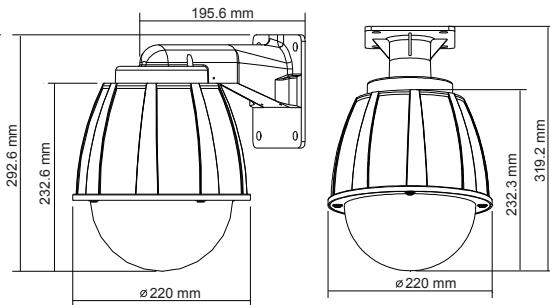

## Features

- 35x or 22x optical zoom, 16x digital zoom
- Day & Night (option: IR-Cut filter Removable, ICR)
- On Screen Display (OSD) set-up menu
- 128 present points
- Remote Control via RS-485 (by RYK-8330 control keyboard)
- IP 66 for outdoor, built-in Heater & Fan
- Wall / Pendant / Corner mount for choice