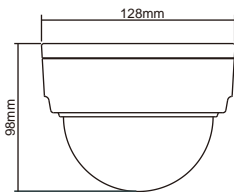

RYK-H222/1

HD CCTV Indoor Dome Camera (Board Lens)

FEATURES

- 1/2.8 3.0 Megapixel Progressive Scan CMOS
- Sony "Exmor" Technology Support Min. Illumination
- 1080P Full HD Resolution Support
- Real Time Video up to 30FPS
- HD-SDI Output
- 2D Noise Reduction
- Built-in Megapixel Board Lens
- Built-in 24 Pieces IR-LED (up to 20M) [RYK-H222L2/1]
- 3-AXIS Mechanism Design

DIMENSIONS

SPECIFICATIONS

Model No.	RYK-H222/1	RYK-H222L2/1	
VIDEO	Image Device	1/2.8" Color Sony Exmor 3.0 Megapixel CMOS	
	Picture Elements	Approx. 3M (1920H x 1080V)	
	Resolution (Frame Rates)	1080_25P / 1080_30P	
	Illumination	0.1 Lux @ F1.2 Color Mode	
	S/N Ratio	More than 50dB	
	Electronic Shutter	Auto: 1/50(60)~1/100,000	
LENS	Gamma	0.45	
	Lens Drive Type	Board Lens 4mm / F2.0	
	Aspect Ratio	16:9	
	Iris Control	Fixed	
DAY / NIGHT	IR-Cut filter Removable	N/A	Yes
	Day & Night	Day	External
	Infrared Luminary	N/A	24 Pieces IR- LED
	Illumination Distance	N/A	20 M
	Wavelength	N/A	850 nm
	Light Transistor	N/A	Yes
FUNCTIONS	On-Screen-Display (OSD)	N/A	
	Language	N/A	
	Digital Noise Reduction (DNR)	On	
	White Balance	Auto	
	Gain Control	Auto	
GENERAL	Video Output	HD-SDI (BNC)	
	Dimension (incl. BNC)	128x98mm	
	Power Supply	DC12V	
	Power Consumption	650mA	
	Operating Temp.	-10°C ~ 50°C (14°F to 122°F)	