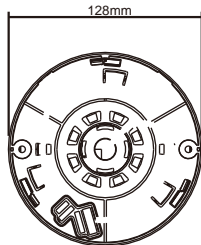

## DIMENSIONS

## SPECIFICATIONS

Model No.		RYK-H222DVF	RYK-H222DL2VR
VIDEO	Image Device	1/2.8" Color Sony Exmor 3.0 Megapixel CMOS	
	Picture Elements	Approx. 3M (1920H x 1080V)	
	Resolution (Frame Rates)	720_50i / 720_60i : 720_25p / 720_30p 1080_50i / 1080_60i : 1080_25P / 1080_30P	
	Illumination	0.1 Lux @ F1.2 Color Mode	
	S/N Ratio	More than 50dB	
	Electronic Shutter	Auto: 1/50(60)~1/100,000 Manual: 1/50(60), 1/100(120), 1/250, 1/500, 1/1000, 1/3000, 1/5000, 1/100,000	
LENS	Gamma	0.45	
	Lens Drive Type	VF/VR: Vari-Focal 2.8~10mm / F1.2	
	Focal Length	Wide: 95.7x69.8, Tele: 28.8x21.7	
	Aspect Ratio	16:9	
DAY / NIGHT	Iris Control	Auto / Manual	
	IR-Cut filter Removable	N/A	Yes
	Day & Night	Auto / Day / Night / External	
	Infrared Luminary	N/A	24 Pieces IR- LED
	Illumination Distance	N/A	20 M
	Wavelength	N/A	850 nm
FUNCTIONS	Light Transistor	N/A	Yes
	On-Screen-Display (OSD)	Yes	
	Language	English	
	Wide Dynamic Range (WDR)	On / Off	
	Digital Noise Reduction (DNR)	On / Off	
	White Balance	Auto / Indoor / Outdoor / Manual / Push Auto	
	Gain Control	Auto	
	Back Light Comp.	On / Off	
	Flickerless Mode	On / Off	
	Mirror	On / Off	
	Freeze	On / Off	
	Positive / Negative	On / Off	
	Privacy Masking	On / Off	
	Camera Title	Yes	
GENERAL	View Mode	CRT / LCD / User	
	I/O Interface	RS485/422, D/I, D/O	
	Remote Control	Pelco D / P	
	Baud Rate	9600	
	Video Output	HD-SDI (BNC)	
	Dimension (incl. BNC)	128x98mm	
	Power Supply	DC12V (Optional: DC12V/AC24V)	
	Power Consumption	750mA	
Operating Temp.	-10°C ~ 50°C (14°F to 122°F)		