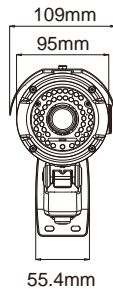

## FEATURES

- 1/2.8 3.0 Megapixel Progressive Scan CMOS
- Sony "Exmor" Technology Support Min. Illumination
- 1080P Full HD Resolution Support
- Real Time Video up to 30FPS
- HD-SDI Output
- Built-in OSD
- Built-in Megapixel ICR Vari-Focal Lens
- Built-in 42 Pieces IR-LED (up to 10 / 20 / 40M Selectable)
- Dual Window Structure
- Concealed Cable Bracket
- Weatherproofing
- Scene Modes Application
- Optional: Dual Power DC12V/AC24V Heater

## DIMENSIONS

## SPECIFICATIONS

Model No.	RYK-H224DL4VR	
VIDEO	Image Device	1/2.8" Color Sony Exmor 3.0 Megapixel CMOS
	Picture Elements	Approx. 3M (1920H × 1080V)
	Resolution (Frame Rates)	720_50i / 720_60i : 720_25p / 720_30p 1080_50i / 1080_60i : 1080_25P / 1080_30P
	Illumination	0.1 Lux @F1.2 Color Mode
	S/N Ratio	More than 50dB
	Electronic Shutter	Auto: 1/50(60)~1/100,000 Manual: 1/50(60), 1/100(120), 1/250, 1/500, 1/1000, 1/3000, 1/5000, 1/100,000
	Gamma	0.45
LENS	Lens Drive Type	VF/VR: Vari-Focal 3.6~16mm / F1.2
	Focal Length	Wide: 95.7x69.8, Tele: 28.8x21.7
	Aspect Ratio	16:9
	Iris Control	Auto / Manual
DAY / NIGHT	IR-Cut filter Removable	Yes
	Day & Night	Auto / Day / Night / External
	Infrared Luminary	42 Pieces IR- LED
	Illumination Distance	10 / 25 / 40 M Selectable
	Wavelength	850 nm
FUNCTIONS	Light Transistor	Yes
	On-Screen-Display (OSD)	Yes
	Language	English
	Wide Dynamic Range (WDR)	On / Off
	Digital Noise Reduction (DNR)	On / Off
	White Balance	Auto / Indoor / Outdoor / Manual / Push Auto
	Gain Control	Auto
	Back Light Comp.	On / Off
	Flickerless Mode	On / Off
	Mirror	On / Off
	Freeze	On / Off
	Positive / Negative	On / Off
	Privacy Masking	On / Off
	Camera Title	Yes
	View Mode	CRT / LCD / User
GENERAL	Vandal Proof	Yes
	Weatherproof	Yes
	Heater	Optional
	FAN	Yes
	I/O Interface	RS485/422, D/I, D/O
	Remote Control	Pelco D / P
	Baud Rate	9600
	Video Output	HD-SDI (BNC)
	Dimension (incl. BNC)	109x267x172.4mm
	Power Supply	DC12V (Optional: DC12V/AC24V)
	Power Consumption	900mA
Operating Temp.	-10°C ~ 50°C (14°F to 122°F)	