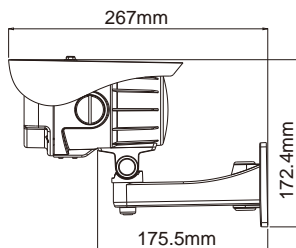

## FEATURES

- 1/2.8 3.0 Megapixel Progressive Scan CMOS
- Sony "Exmor" Technology Support Min. Illumination
- 1080P Full HD Resolution Support
- Real Time Video up to 30FPS
- HD-SDI Output
- Built-in OSD
- Built-in Megapixel ICR Vari-Focal Lens
- Built-in 42 Pieces IR-LED (up to 10 / 20 / 40M Selectable)
- Dual Window Structure
- Concealed Cable Bracket
- Weatherproofing
- Scene Modes Application
- Optional: Dual Power DC12V/AC24V Heater

## DIMENSIONS

## SPECIFICATIONS

Model No.	RYK-H224DL4VR	
VIDEO	Image Device	1/2.8" Color Sony Exmor 3.0 Megapixel CMOS
	Picture Elements	Approx. 3M (1920H × 1080V)
	Resolution (Frame Rates)	720_50i / 720_60i : 720_25p / 720_30p 1080_50i / 1080_60i : 1080_25P / 1080_30P
	Illumination	0.1 Lux @F1.2 Color Mode
	S/N Ratio	More than 50dB
	Electronic Shutter	Auto: 1/50(60)~1/100,000 Manual: 1/50(60), 1/100(120), 1/250, 1/500, 1/1000, 1/3000, 1/5000, 1/100,000
	Gamma	0.45
LENS	Lens Drive Type	VF/VR: Vari-Focal 3.6~16mm / F1.2
	Focal Length	Wide: 95.7x69.8, Tele: 28.8x21.7
	Aspect Ratio	16:9
	Iris Control	Auto / Manual
DAY / NIGHT	IR-Cut filter Removable	Yes
	Day & Night	Auto / Day / Night / External
	Infrared Luminary	42 Pieces IR- LED
	Illumination Distance	10 / 25 / 40 M Selectable
	Wavelength	850 nm
FUNCTIONS	Light Transistor	Yes
	On-Screen-Display (OSD)	Yes
	Language	English
	Wide Dynamic Range (WDR)	On / Off
	Digital Noise Reduction (DNR)	On / Off
	White Balance	Auto / Indoor / Outdoor / Manual / Push Auto
	Gain Control	Auto
	Back Light Comp.	On / Off
	Flickerless Mode	On / Off
	Mirror	On / Off
	Freeze	On / Off
	Positive / Negative	On / Off
	Privacy Masking	On / Off
	Camera Title	Yes
	View Mode	CRT / LCD / User
GENERAL	Vandal Proof	Yes
	Weatherproof	Yes
	Heater	Optional
	FAN	Yes
	I/O Interface	RS485/422, D/I, D/O
	Remote Control	Pelco D / P
	Baud Rate	9600
	Video Output	HD-SDI (BNC)
	Dimension (incl. BNC)	109x267x172.4mm
	Power Supply	DC12V (Optional: DC12V/AC24V)
	Power Consumption	900mA
Operating Temp.	-10°C ~ 50°C (14°F to 122°F)	